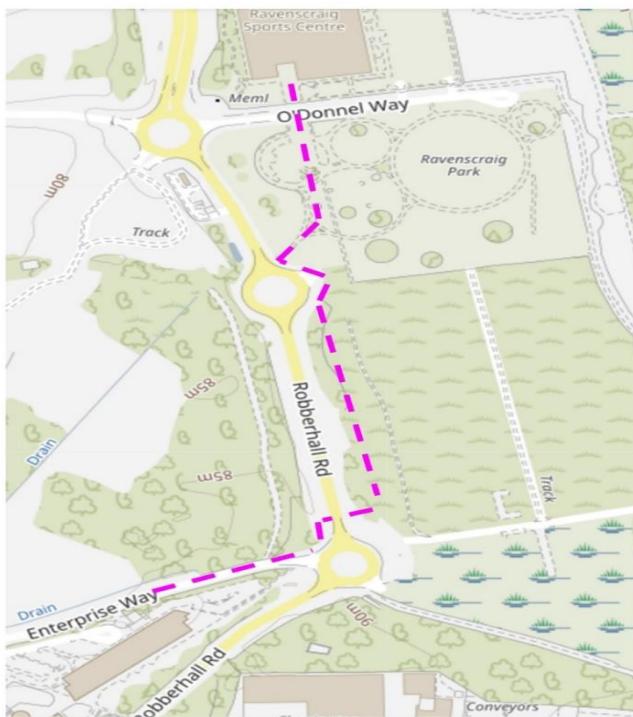

RAVENS CRAIG – PARKING

Ravenscraig Regional Sports Facility has 440 car parking spaces. Additional 100 spaces are also available in the overflow car park.

We also have access to the New Lanarkshire College car park which has a further 500 spaces.

When the facility car parking is full, we are encouraging users to use the College parking area, this will prevent gridlock in the facility car park and traffic congestion on the roads. From the facility to the college car park is less than a 10-minute walk (below is a map of the area).

New Lanarkshire College, 1 Enterprise Way, Motherwell, ML1 2TX

The road leading into the facility is a public highway in which the facility has no authority over, parking on the grass verges, the surrounding area of the facility or on the road which has double yellow lines will result in a **Parking Ticket. Please do not do this.**

Additional transport links are available.

Additional Information

Ravenscraig Regional Sports Facility, 1 O'Donnell Way, Motherwell, ML1 2TZ.
Tel 01698 640800

New Lanarkshire College, 1 Enterprise Way, Motherwell ML1 2TX.

Motherwell Station, Muir ST, Motherwell, ML1 1BL

Bus Route Information.
Number 92 Bus operates on the half hour. Parks outside the Facility.